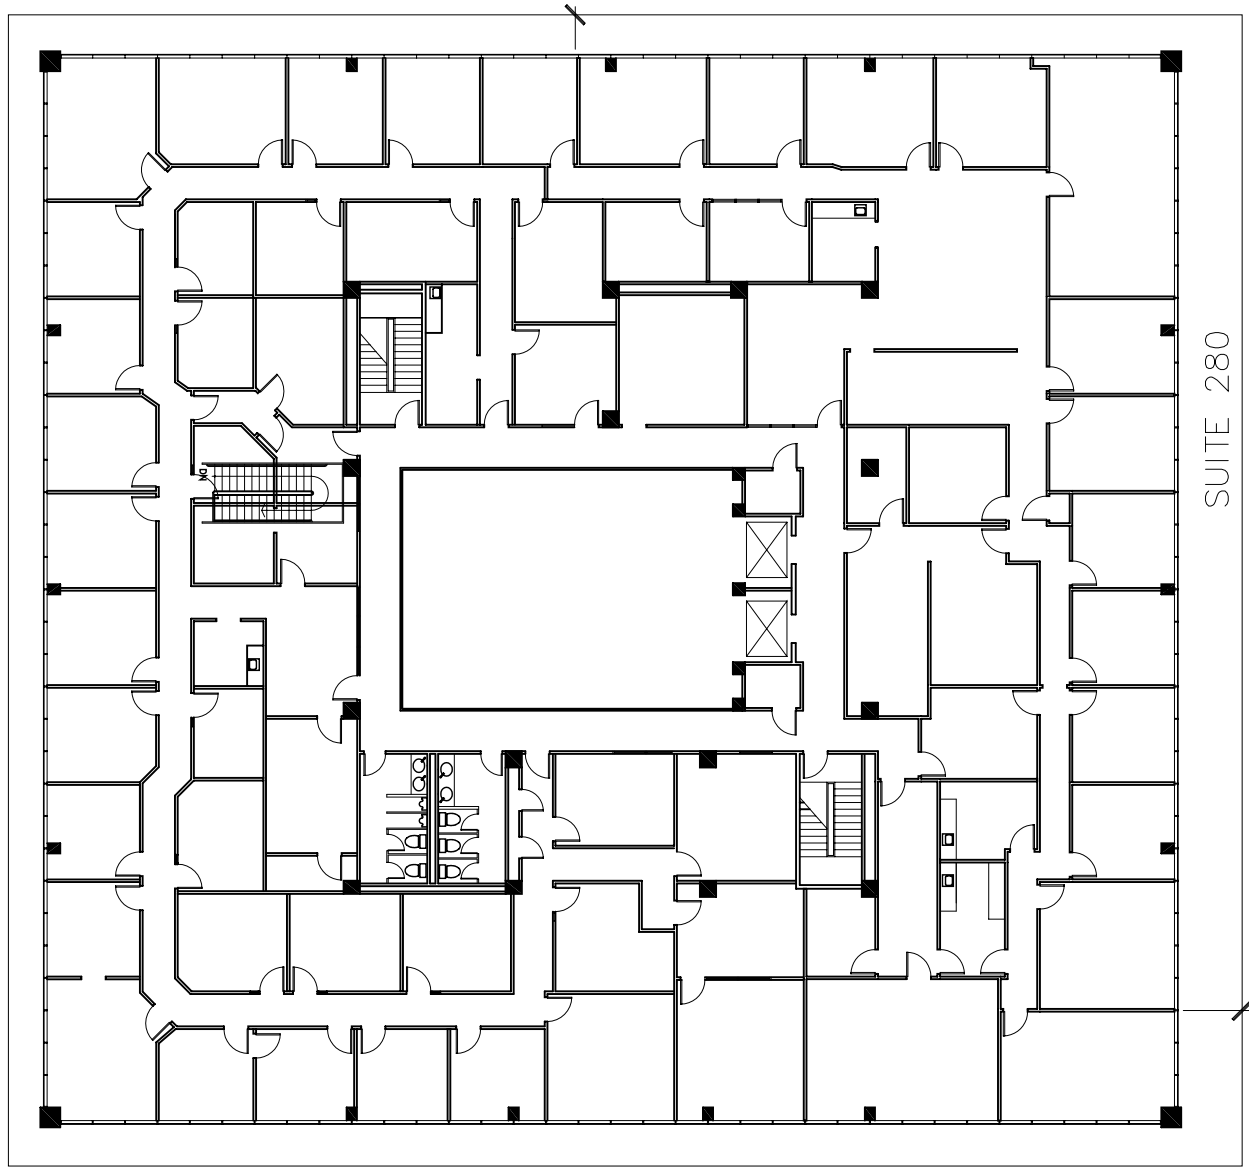

SUITE 250

SUITE 280

Date:

2/28/05

Location:

13700 Veterans Memorial

Floor:

4

1

NTS

FLOOR PLAN