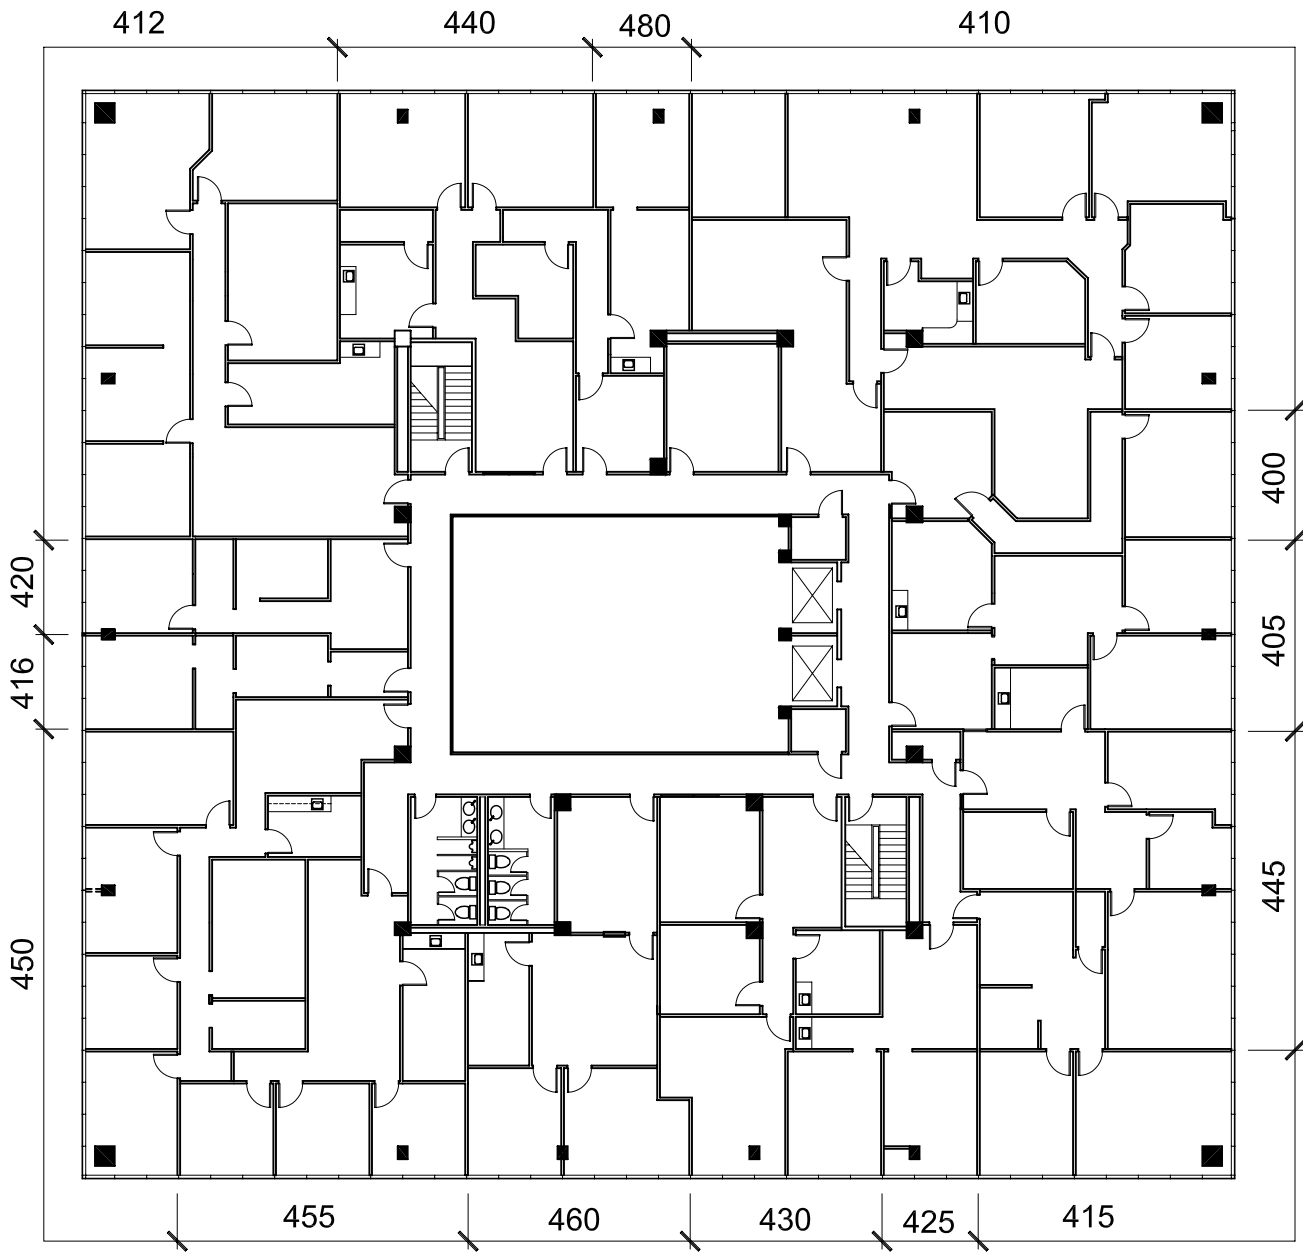

SUITE 250

SUITE 280

Date:

2/28/05

Location:

13700 Veterans Memorial

Floor:

4

1

NTS

FLOOR PLAN