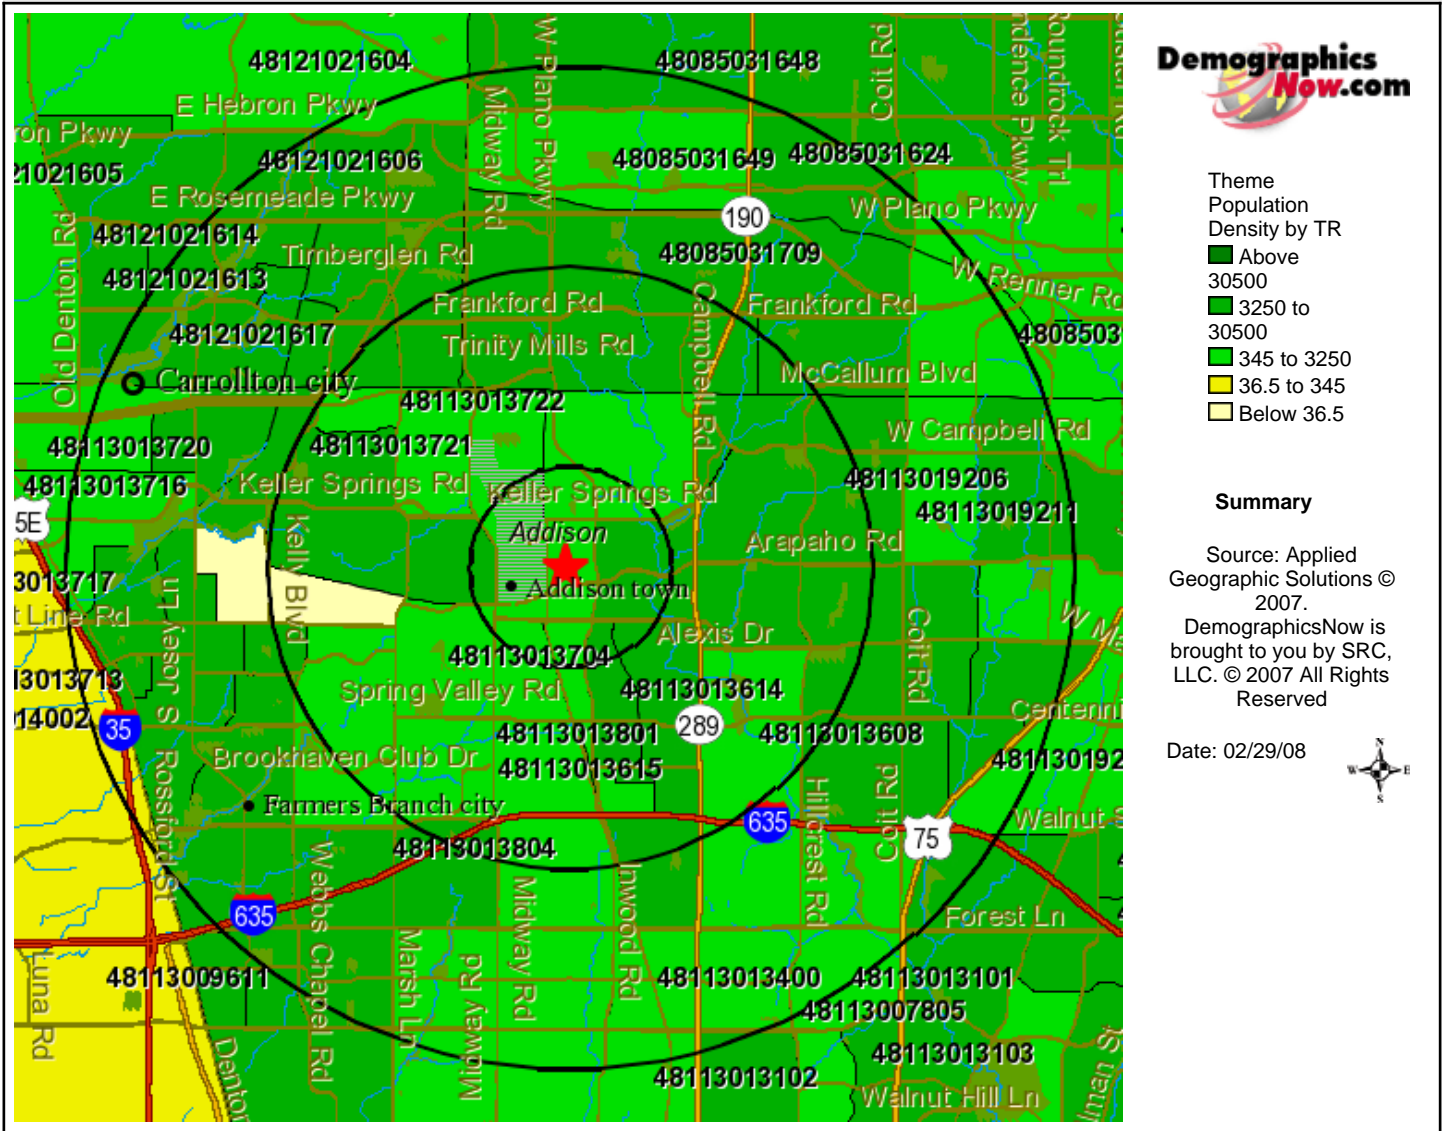

Date: 02/29/08  
 Current Geography Selection: (3 Selected) 1,3,5 mile radii: 14801 Quorum Drive  
 Current Index Base: Entire US

Lat: 32.961620 Long: -96.825980  
 City: Addison Pop: 15,404  
 County: Dallas County Pop: 2,341,980  
 Zip: 75001 Pop: 14,899

## Population Density

**DemographicsNow.com**

Theme  
 Population Density by TR

- Above 30500
- 3250 to 30500
- 345 to 3250
- 36.5 to 345
- Below 36.5

**Summary**

Source: Applied Geographic Solutions © 2007.  
 DemographicsNow is brought to you by SRC, LLC. © 2007 All Rights Reserved

Date: 02/29/08

Current year data is for the year **2007**, 5 year projected data is for the year **2012**. More About Our Data.  
 Demographic data © 2007 by Experian/Applied Geographic Solutions.  
 Traffic Count data © 2007 by TeleAtlas. All rights reserved.